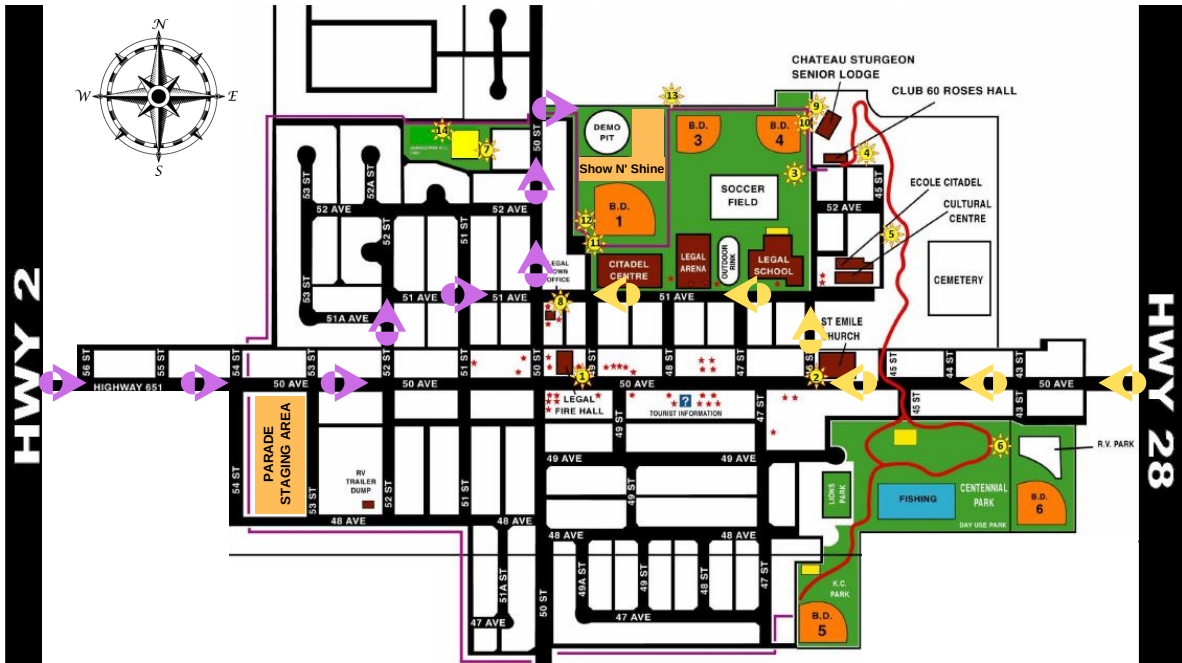

# TOWN OF LEGAL

Westlock

Redwater

St. Albert/Edmonton

Edmonton