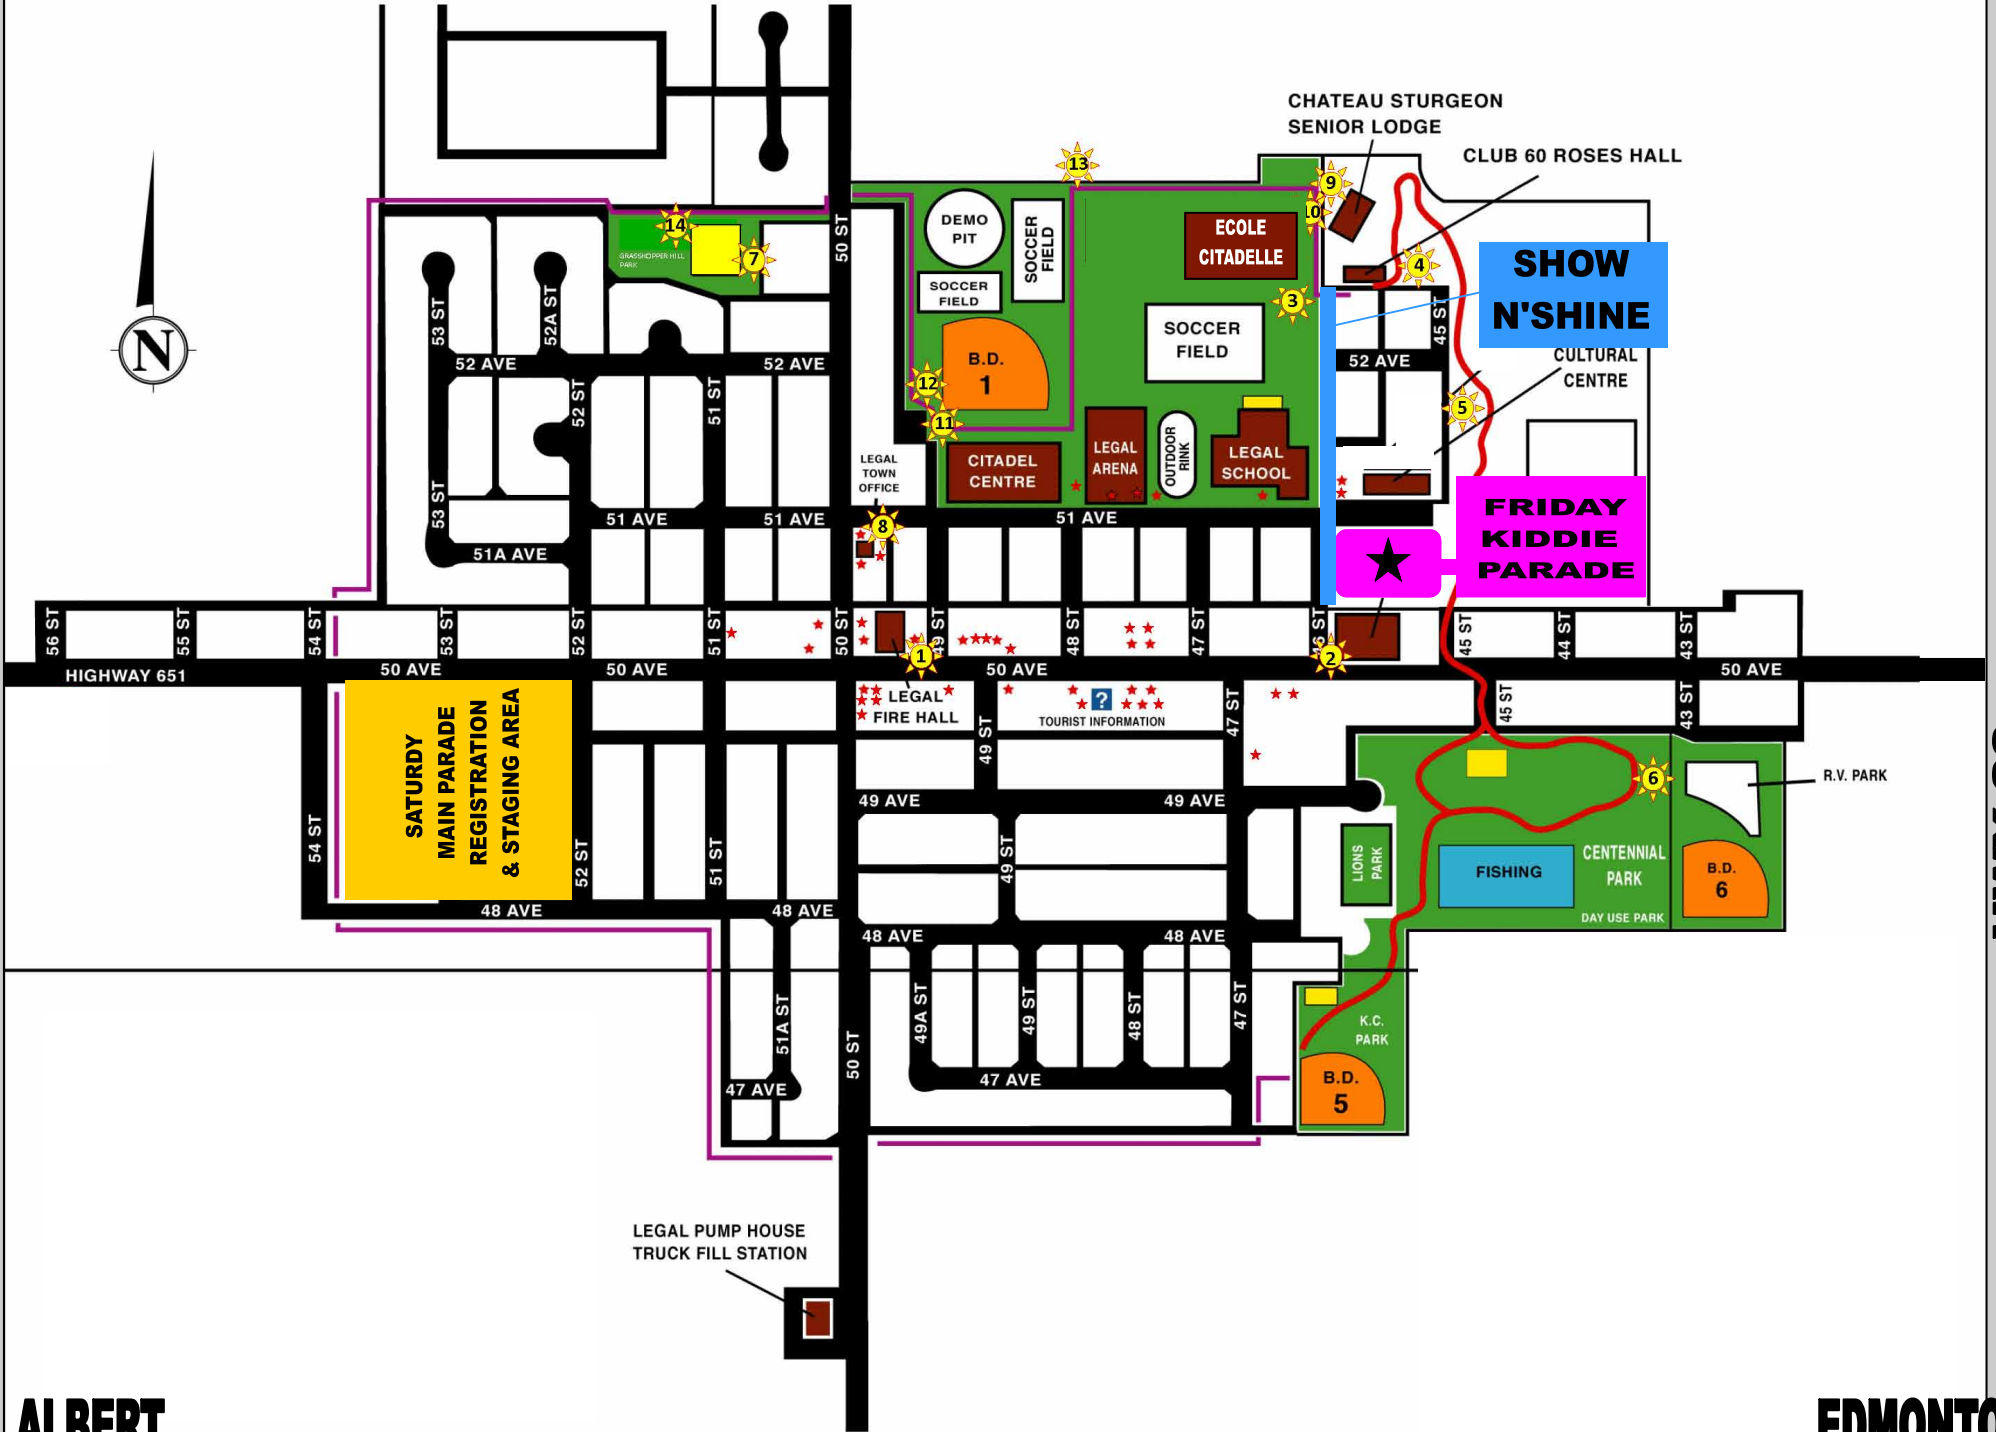

HWY 2

HWY 28

ST. ALBERT

EDMONTON

CHATEAU STURGEON SENIOR LODGE

CLUB 60 ROSES HALL

SHOW N'SHINE

CULTURAL CENTRE